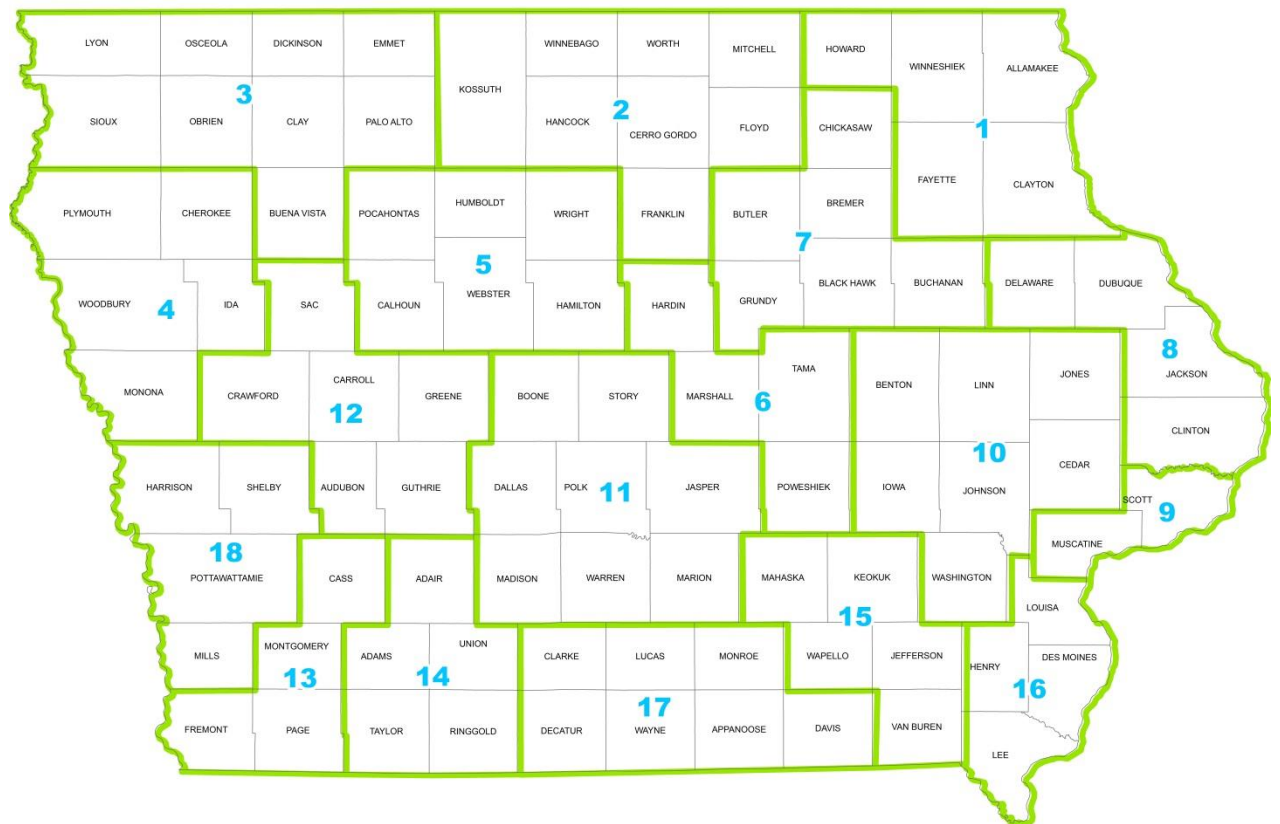

Regional TAG Contact

1. Upper Explorerland Regional Planning Commission
PHONE: 563-382-6171
2. North Iowa Area Council of Governments
PHONE: 641-423-0491
3. Northwest Iowa Planning and Development Commission
PHONE: 712-262-7225
4. Siouxland Regional Transportation Planning Association
PHONE: 712-279-6286
5. MIDAS Council of Governments
PHONE: 515-576-7183
6. Region Six Planning Commission
PHONE: 641-752-0717
7. Iowa Northland Regional Council of Governments
PHONE: 319-235-0311
8. East Central Intergovernmental Association
PHONE: 563-556-4166
9. Bi-State Regional Commission
PHONE: 309-793-6300
10. East Central Iowa Council of Governments
PHONE: 319-365-9941
11. Central Iowa Regional Transportation Planning Alliance
PHONE: 515-334-0075
12. Region XII Council of Governments
PHONE: 712-792-9914
13. Southwest Iowa Planning Council
PHONE: 712-243-4196
14. ATURA Transportation Planning Alliance
PHONE: 641-782-8491
15. Area XV Regional Planning Commission
PHONE: 641-684-6551
16. Southeast Iowa Regional Planning Commission
PHONE: 319-753-5107
17. Chariton Valley Transportation Planning Affiliation
PHONE: 641-437-4359
18. MAPA Rural Transportation Planning Affiliation
PHONE: 402-444-6866

Find your local Transportation Advisory Group!

Metropolitan TAG Contact

1. Des Moines Area Metropolitan Planning Organization
PHONE: 515-334-0075
2. Bi-State Metropolitan Planning Organization
PHONE: 309-793-6300
3. MAPA Metropolitan Planning Organization
PHONE: 402-444-6866
4. SIMPCO Metropolitan Planning Organization
PHONE: 712-279-6286
5. Ames Area Metropolitan Planning Organization
PHONE: 515-239-5101
6. INRCOG Metropolitan Planning Organization
PHONE: 319-235-0311
7. DMATS Metropolitan Planning Organization
PHONE: 563-556-4166
8. Corridor Metropolitan Planning Organization
PHONE: 319-286-5041
9. Metropolitan Planning Organization of
Johnson County
PHONE: 319-356-5230

Find your local Transportation Advisory Group!